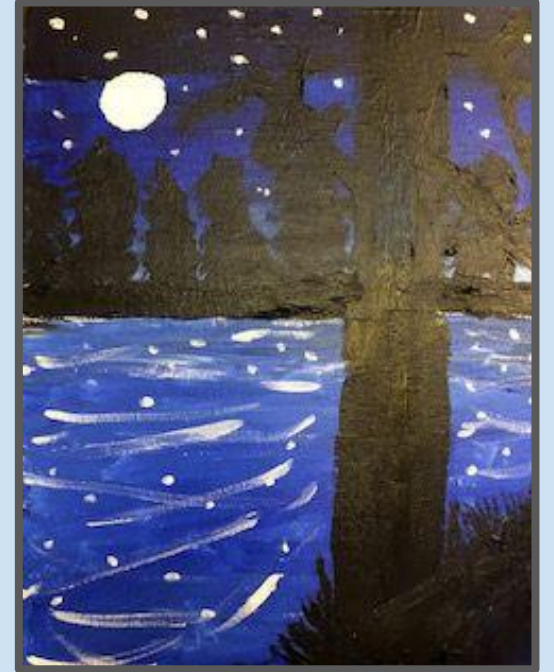

2021 Alton Virtual Art Show

Friend of Parks and Rec - Cookie

Friend of Parks and Rec - Paintings

Dana Rhodes - Scroll Saw Art

Dog and Cat

Sunset with a Bat

Swing

Dragon and Wizard

Friend of Parks and Rec - Felt Fruit

Friend of Parks and Rec - Felt Animals

Gary B. Gosselin - Photo

*Taken on 48 Letter S Road in Alton at Sunrise
February 5, 2021*

Friend of Parks and Rec - Paintings

Friend of Parks and Rec - Diamond Painting